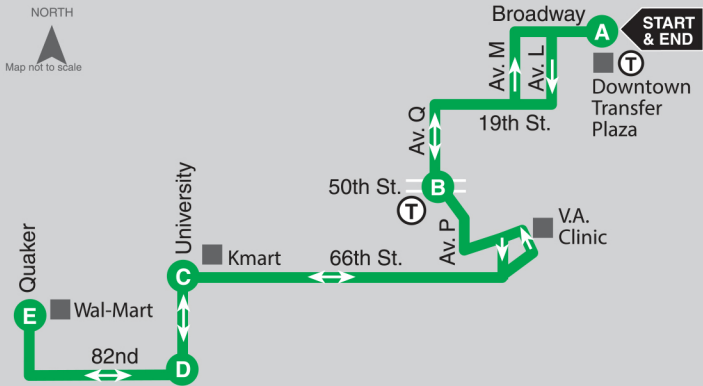

⑨ AV. Q/S. UNIVERSITY/S. QUAKER ⑨

A	B	C	D	E	D	C	B	A
BUS STARTS at Downtown Plaza	Bus Leaves from 50th & Av. Q	BUS ARRIVES at 66th & University	BUS Leaves from 82nd & University	Bus Leaves from Wal-Mart	BUS Leaves from 82nd & University	BUS ARRIVES at 66th & University	Bus Leaves from 50th & Av. Q	BUS ENDS at Downtown Plaza